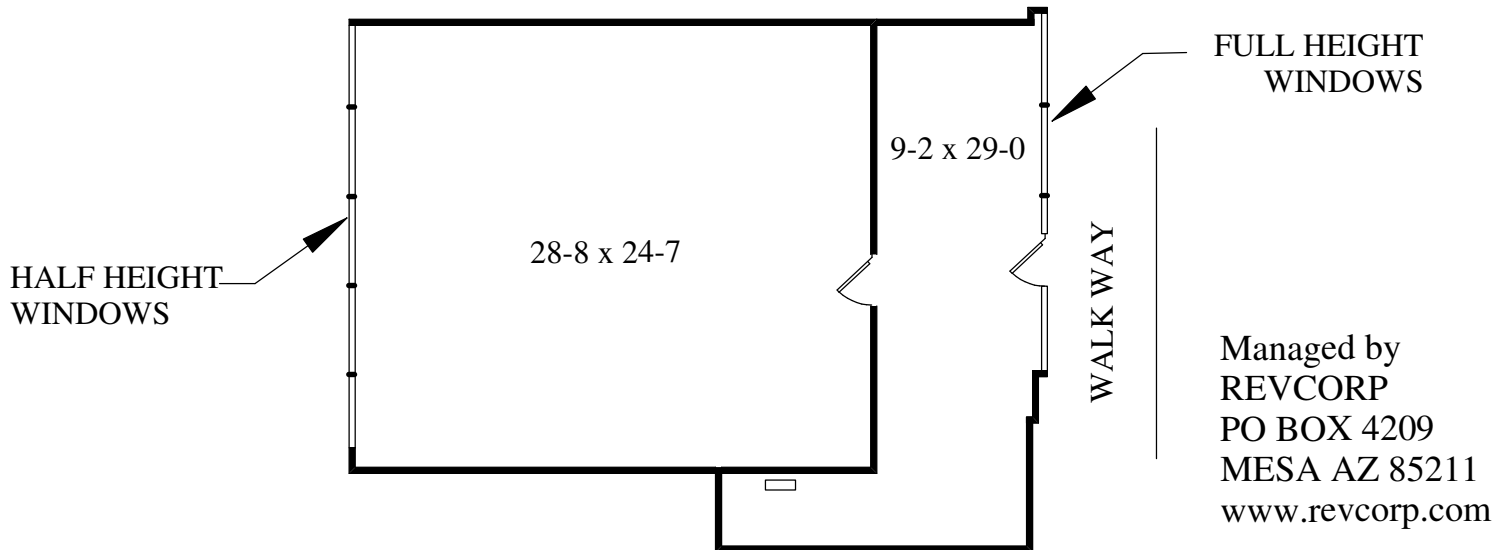

NOTES

1. NOT TO SCALE
2. WALL THICKNESSES NOT INCLUDED IN DIMENSIONS

**ALTA VISTA CORPORATE CENTER
SUITE 309**

14040 N. CAVE CREEK ROAD
PHOENIX, AZ 85022
1170 RENTABLE SQ FT